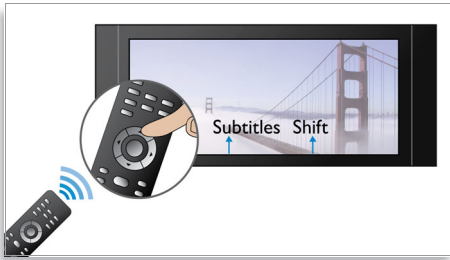

Hear more

- Dolby TrueHD and DTS-HD MA for HD 7.1 surround sound

Engage more

- Touch-sensitive controls for smooth and easy access
- BD-Live (Profile 2.0) to enjoy online Blu-ray bonus content
- Hi-Speed USB 2.0 Link plays video/music from USB flash drive
- Enjoy all your movies and music from CD and DVD
- EasyLink controls all EasyLink products with a single remote
- AVCHD enables you to enjoy HD camcorder videos on your TV

PHILIPS
sense and simplicity

Highlights

Subtitle Shift

Subtitle Shift is an enhancement feature that lets users manually adjust a movie's subtitle positioning on the television or computer screen. Using the remote control, users can shift the subtitles up and down on the screen. On widescreen displays, such as 21:9 cinema and projectors, the subtitles sometimes get cut off. In order to see them clearly, the user has to change the display aspect ratio, which defeats the purpose of the widescreen. With the Subtitle Shift feature, the user can retain the correct display aspect ratio and have the subtitles ideally positioned on the screen.